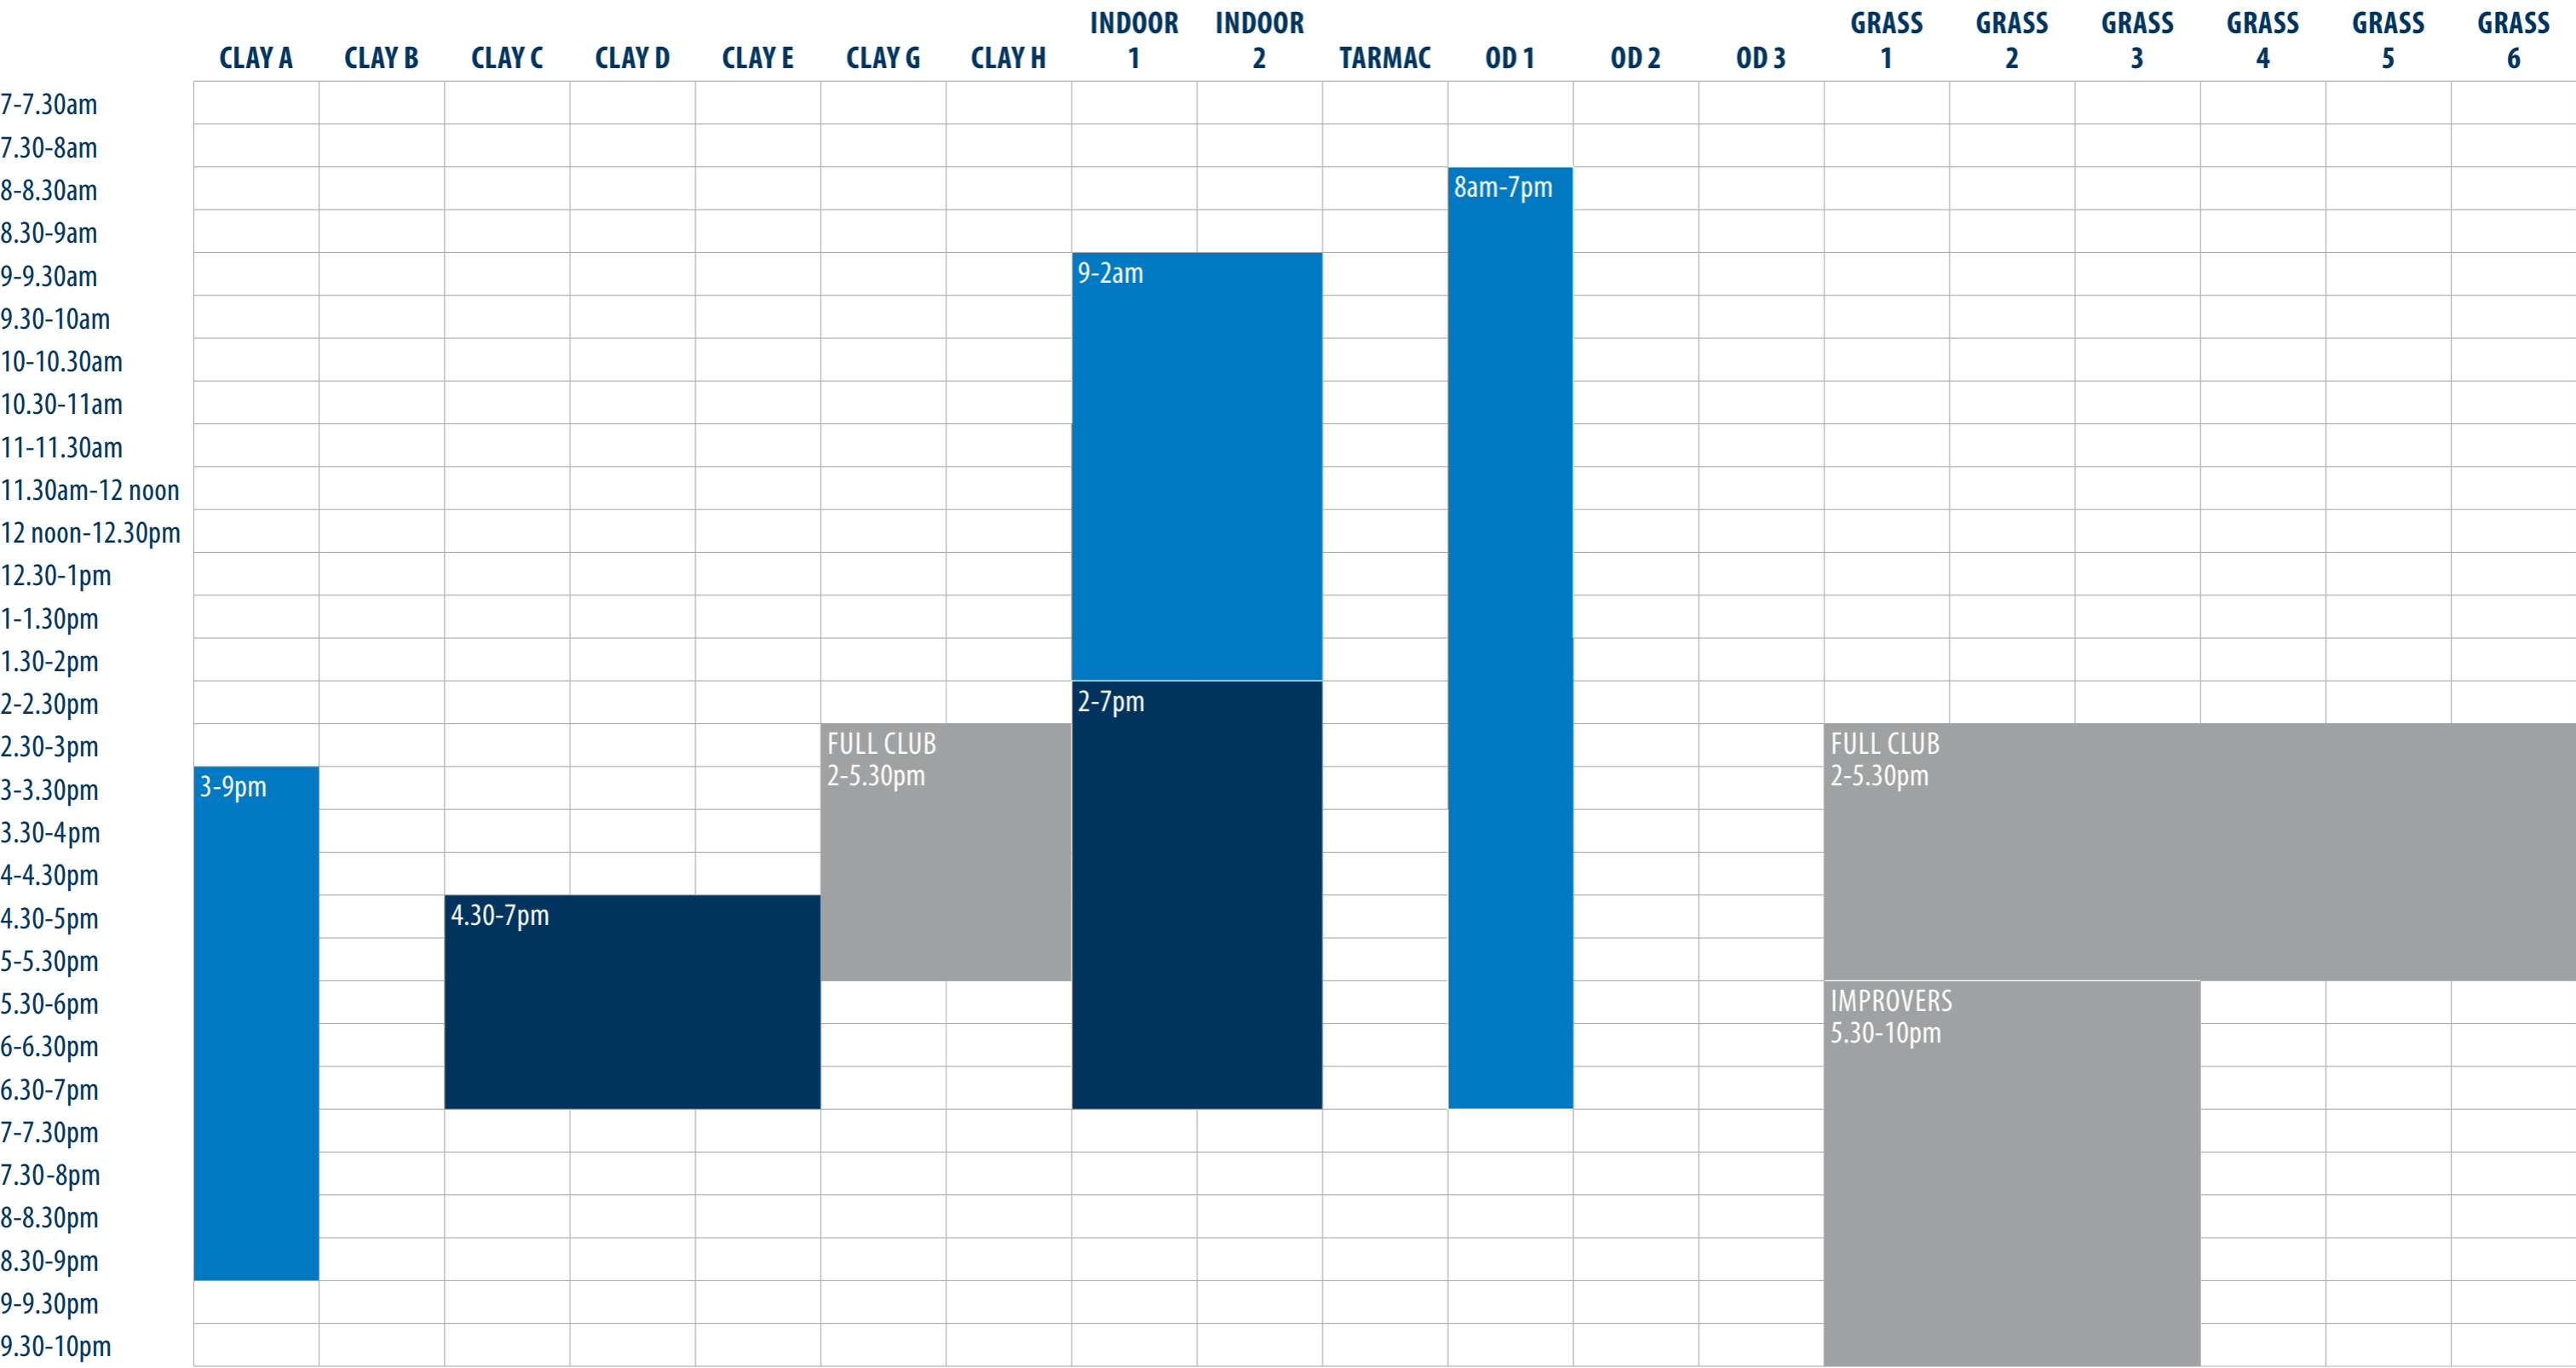

Tennis Court Allocation (Summer)

Friday

Competition Courts will be made available to members when competitions are not running

■ BLOCK BOOKINGS
 ■ CLUB SESSIONS
 ■ COMPETITIONS
 ■ TENNIS COACHING PROGRAMME
 ■ PAY & PLAY
 ■ TEAM TRAINING

Tennis Court Allocation (Summer)

Saturday

Competition Courts will be made available to members when competitions are not running

■ BLOCK BOOKINGS
 ■ CLUB SESSIONS
 ■ COMPETITIONS
 ■ TENNIS COACHING PROGRAMME
 ■ PAY & PLAY
 ■ TEAM TRAINING

Tennis Court Allocation (Summer)

Sunday

Competition Courts will be made available to members when competitions are not running

■ BLOCK BOOKINGS
 ■ CLUB SESSIONS
 ■ COMPETITIONS
 ■ TENNIS COACHING PROGRAMME
 ■ PAY & PLAY
 ■ TEAM TRAINING