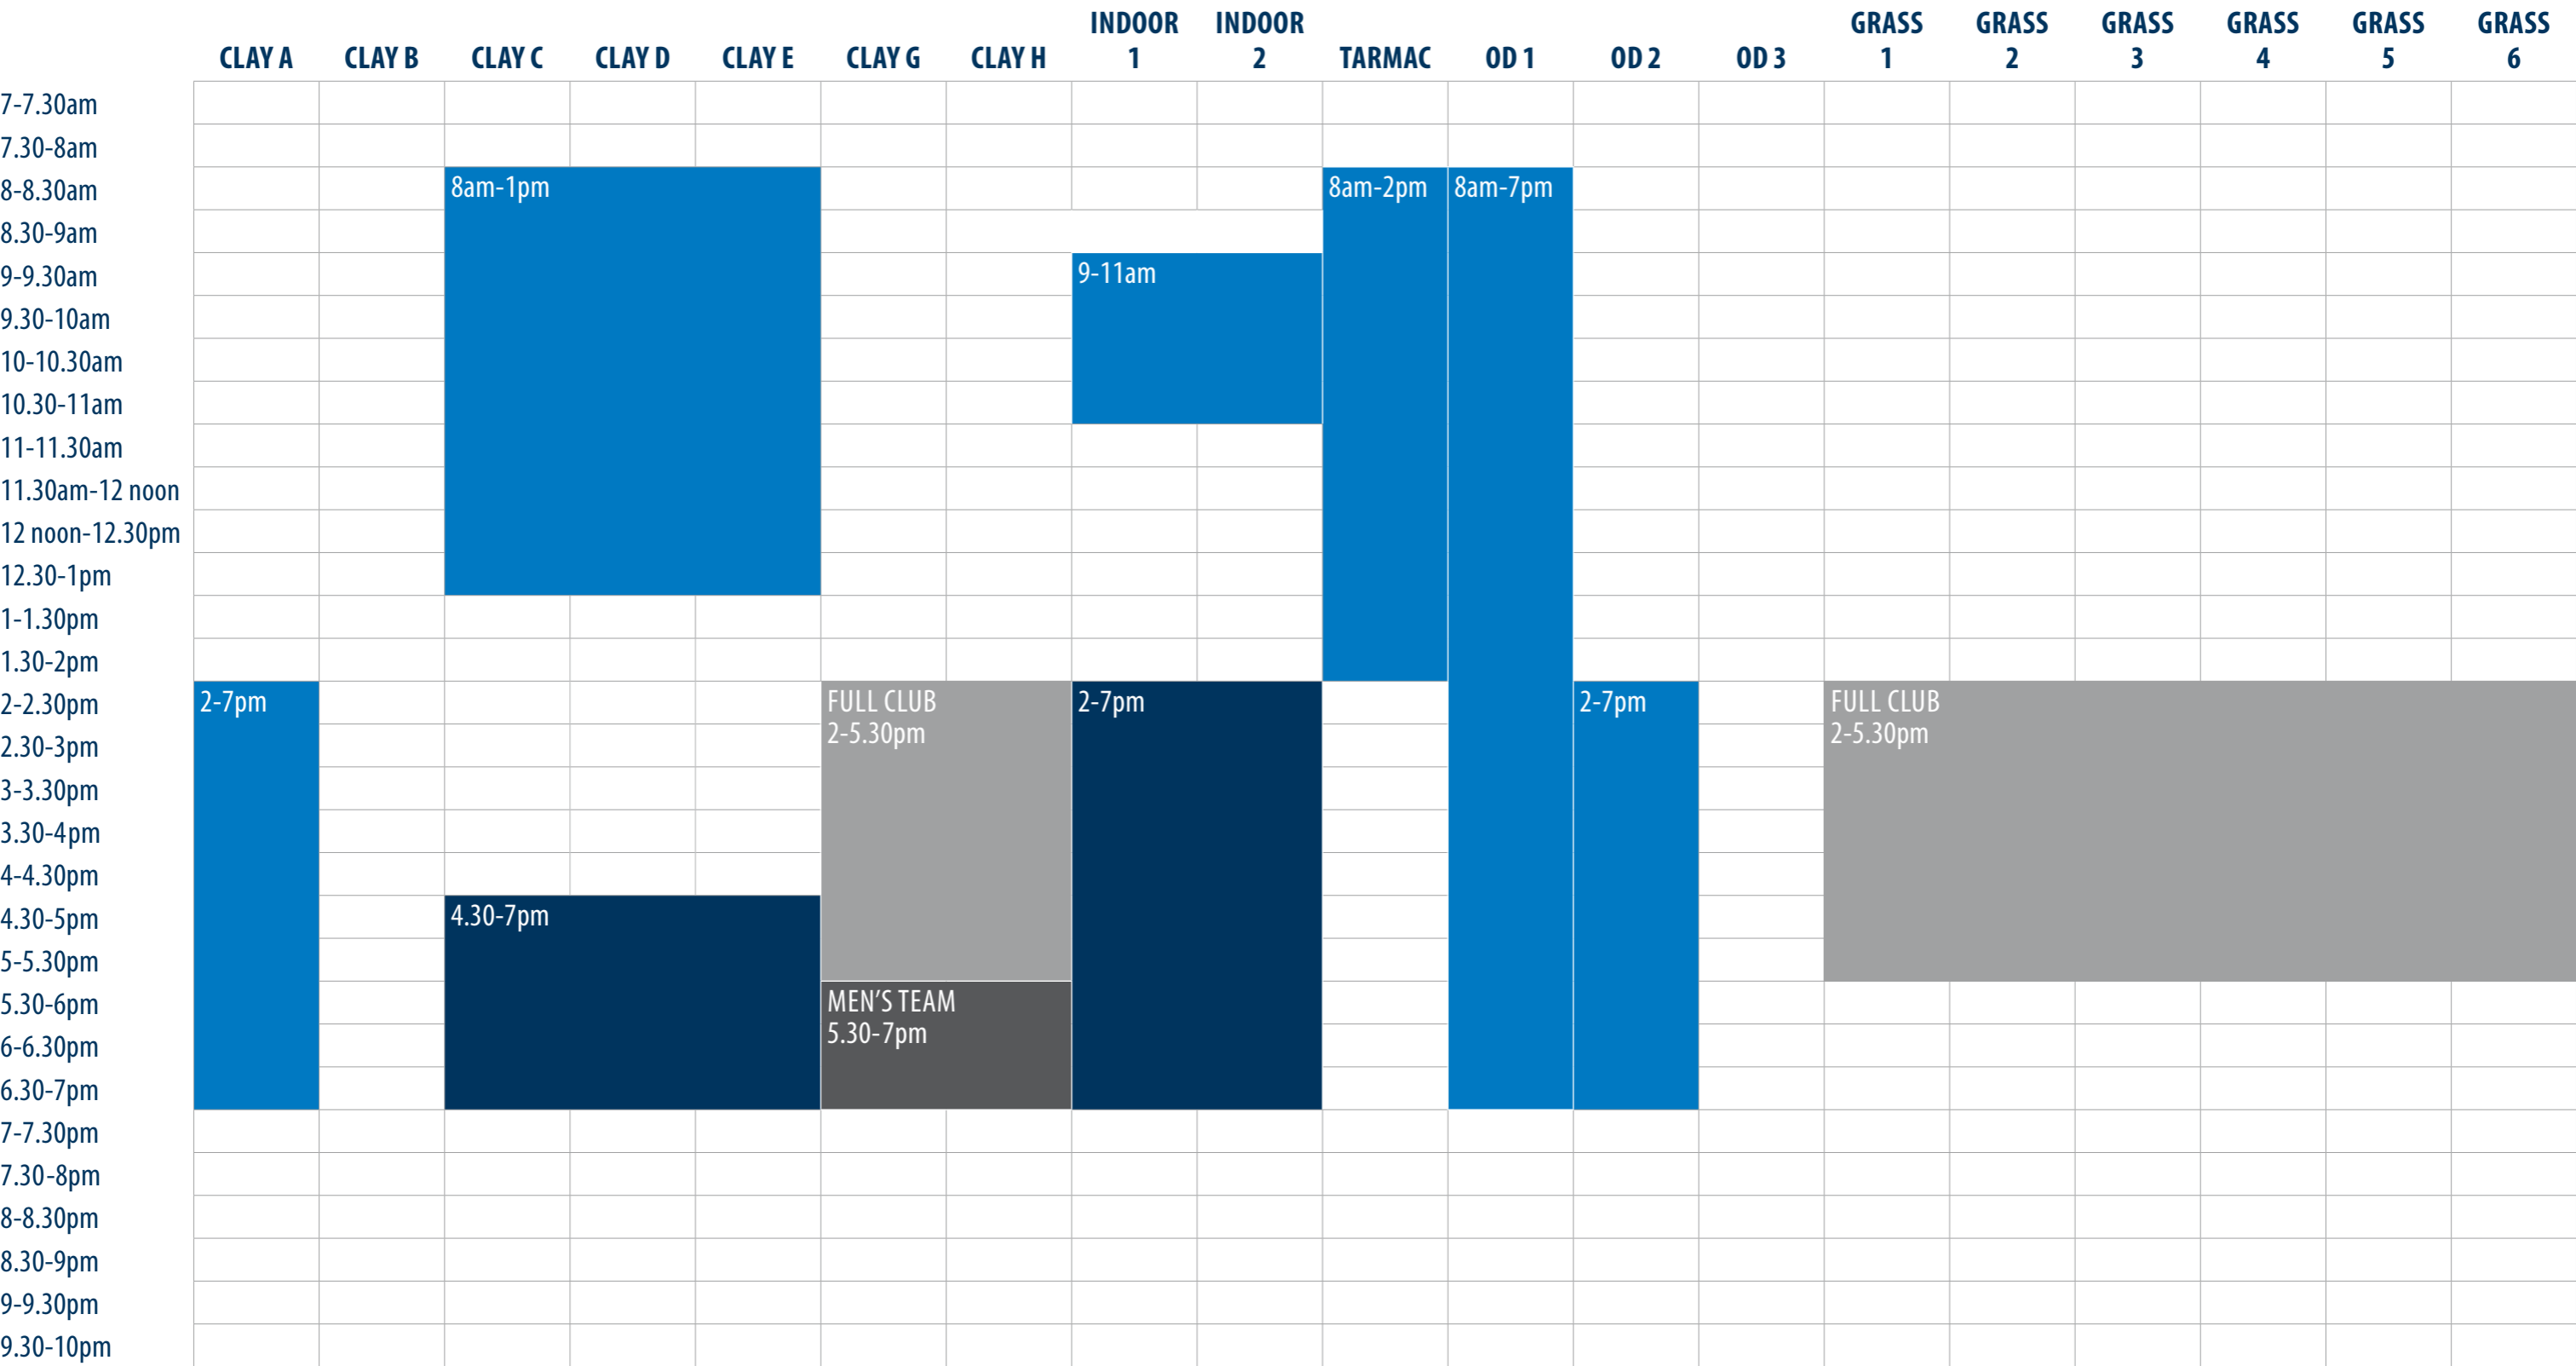

Tennis Court Allocation (Summer)

Thursday

Competition Courts will be made available to members when competitions are not running

■ BLOCK BOOKINGS
 ■ CLUB SESSIONS
 ■ COMPETITIONS
 ■ TENNIS COACHING PROGRAMME
 ■ PAY & PLAY
 ■ TEAM TRAINING

Tennis Court Allocation (Summer)

Friday

Competition Courts will be made available to members when competitions are not running

■ BLOCK BOOKINGS
 ■ CLUB SESSIONS
 ■ COMPETITIONS
 ■ TENNIS COACHING PROGRAMME
 ■ PAY & PLAY
 ■ TEAM TRAINING

Tennis Court Allocation (Summer)

Saturday

Competition Courts will be made available to members when competitions are not running

■ BLOCK BOOKINGS
 ■ CLUB SESSIONS
 ■ COMPETITIONS
 ■ TENNIS COACHING PROGRAMME
 ■ PAY & PLAY
 ■ TEAM TRAINING