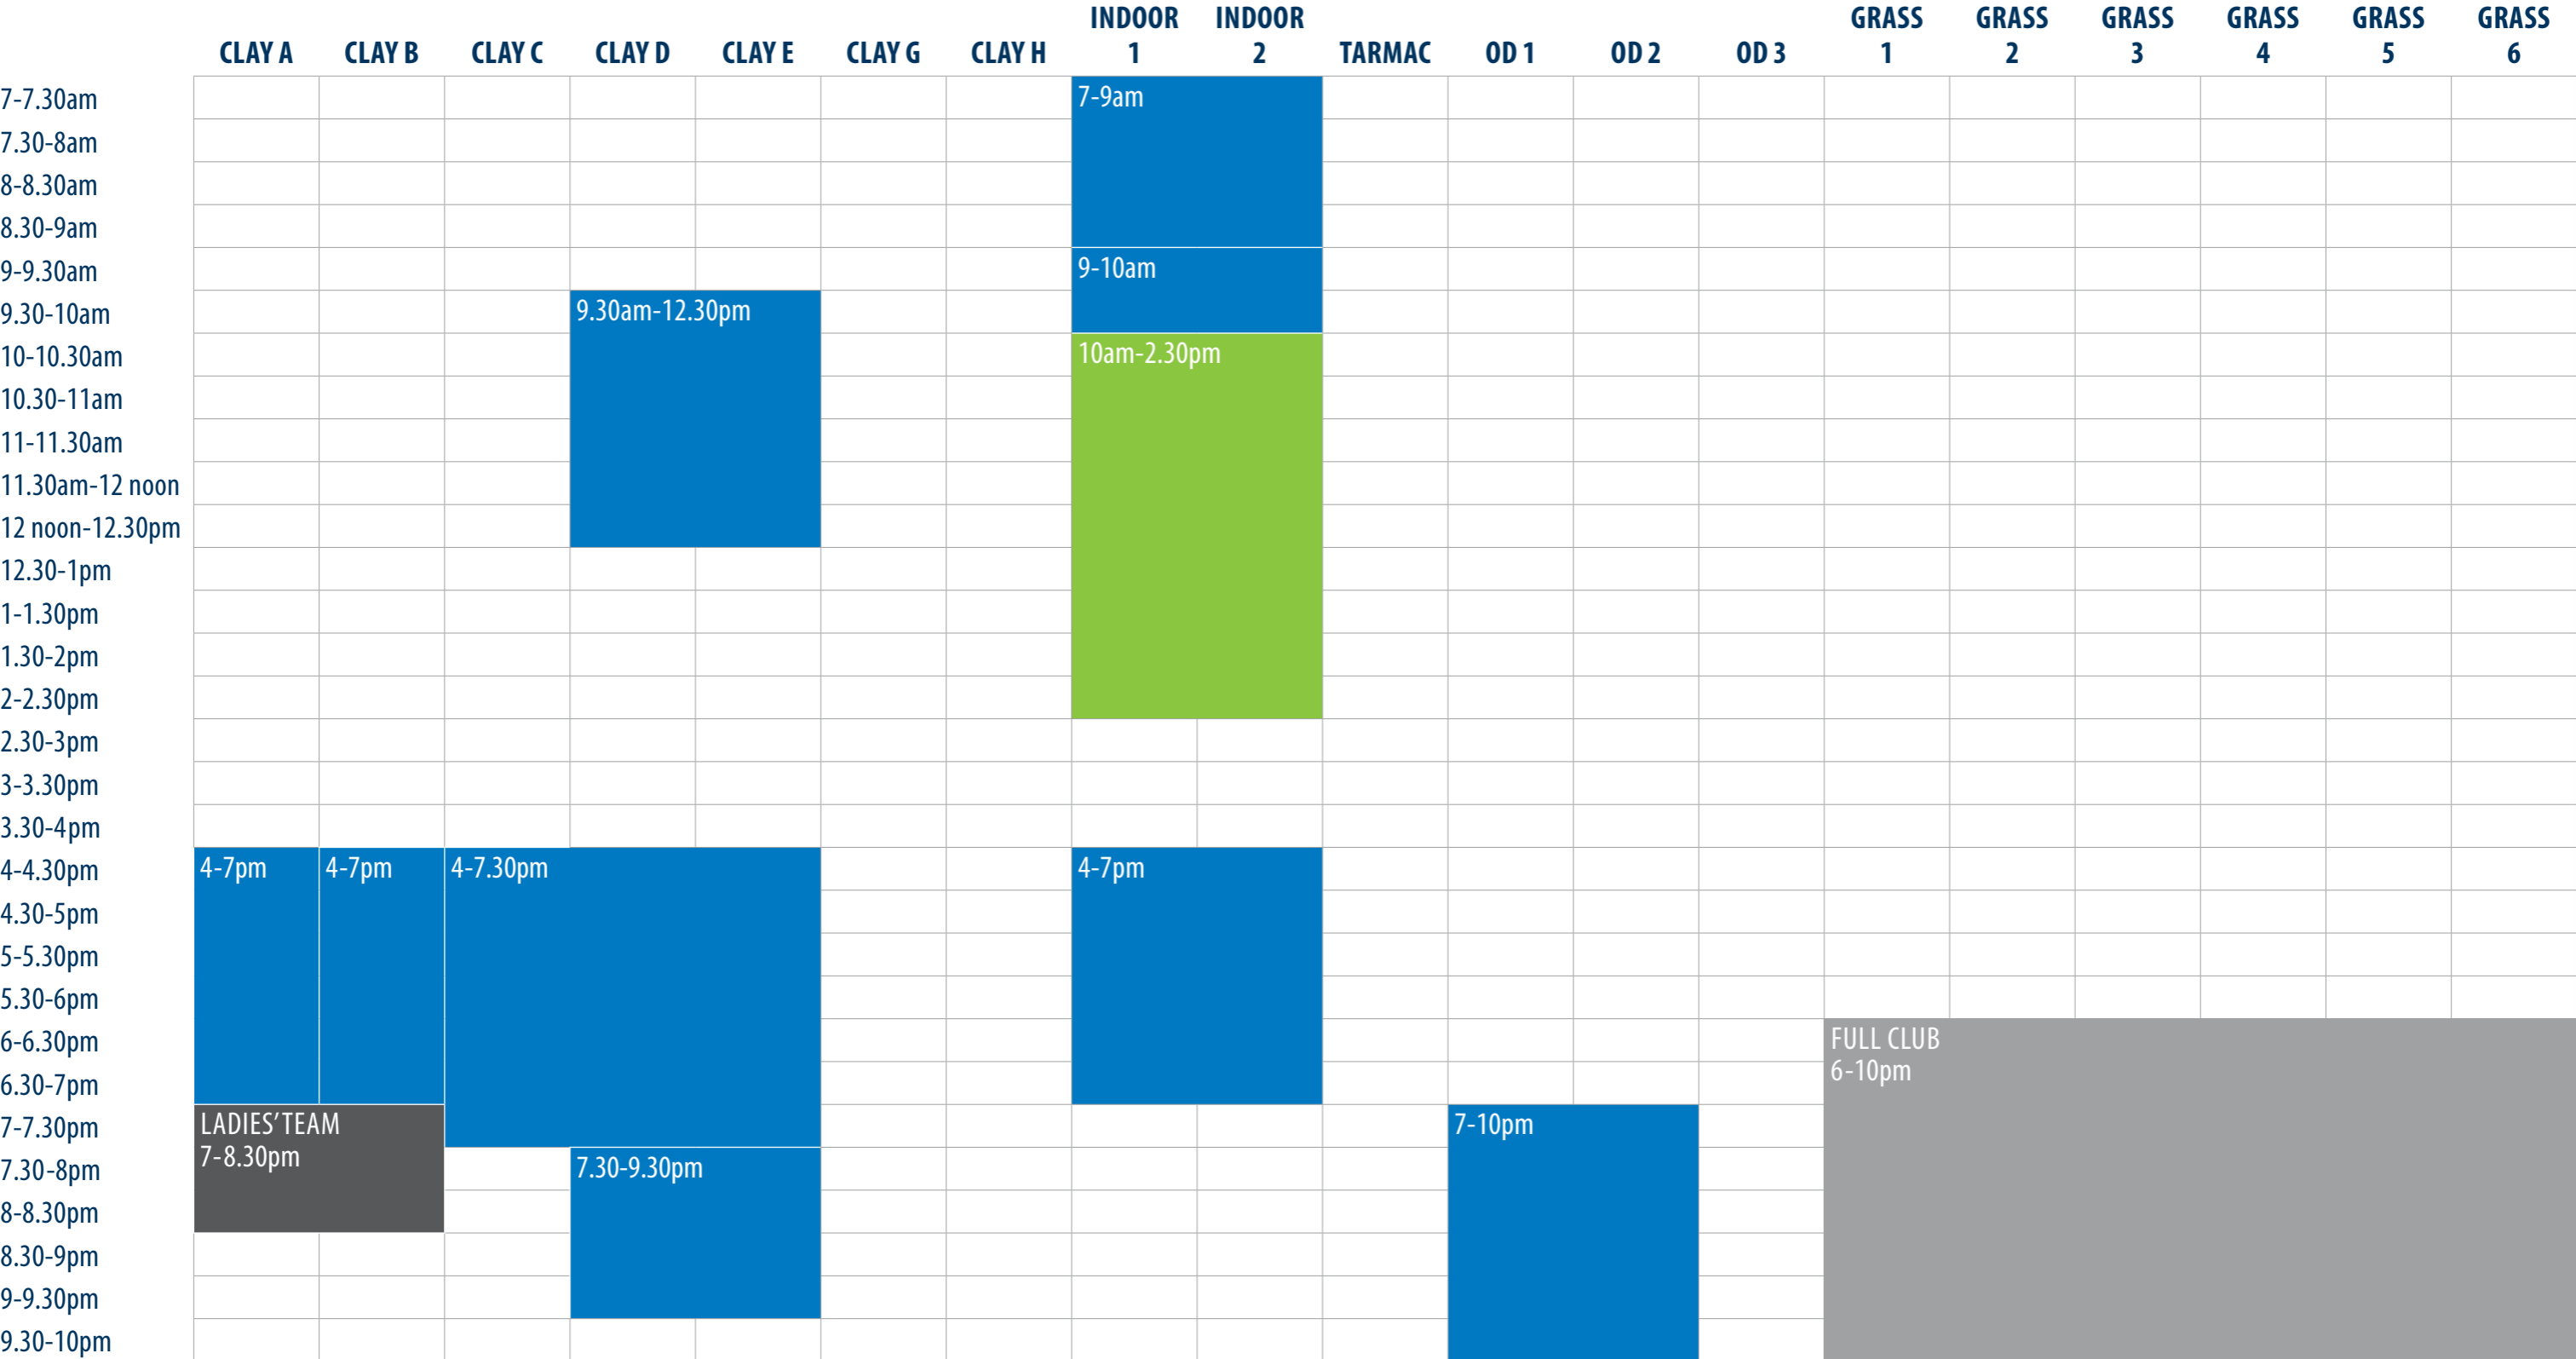

Tennis Court Allocation (Summer)

Tuesday

Competition Courts will be made available to members when competitions are not running

■ BLOCK BOOKINGS
 ■ CLUB SESSIONS
 ■ COMPETITIONS
 ■ TENNIS COACHING PROGRAMME
 ■ PAY & PLAY
 ■ TEAM TRAINING

Tennis Court Allocation (Summer)

Wednesday

Competition Courts will be made available to members when competitions are not running

■ BLOCK BOOKINGS
 ■ CLUB SESSIONS
 ■ COMPETITIONS
 ■ TENNIS COACHING PROGRAMME
 ■ PAY & PLAY
 ■ TEAM TRAINING

Tennis Court Allocation (Summer)

Thursday

Competition Courts will be made available to members when competitions are not running

■ BLOCK BOOKINGS
 ■ CLUB SESSIONS
 ■ COMPETITIONS
 ■ TENNIS COACHING PROGRAMME
 ■ PAY & PLAY
 ■ TEAM TRAINING

Tennis Court Allocation (Summer)

Friday

Competition Courts will be made available to members when competitions are not running

■ BLOCK BOOKINGS
 ■ CLUB SESSIONS
 ■ COMPETITIONS
 ■ TENNIS COACHING PROGRAMME
 ■ PAY & PLAY
 ■ TEAM TRAINING