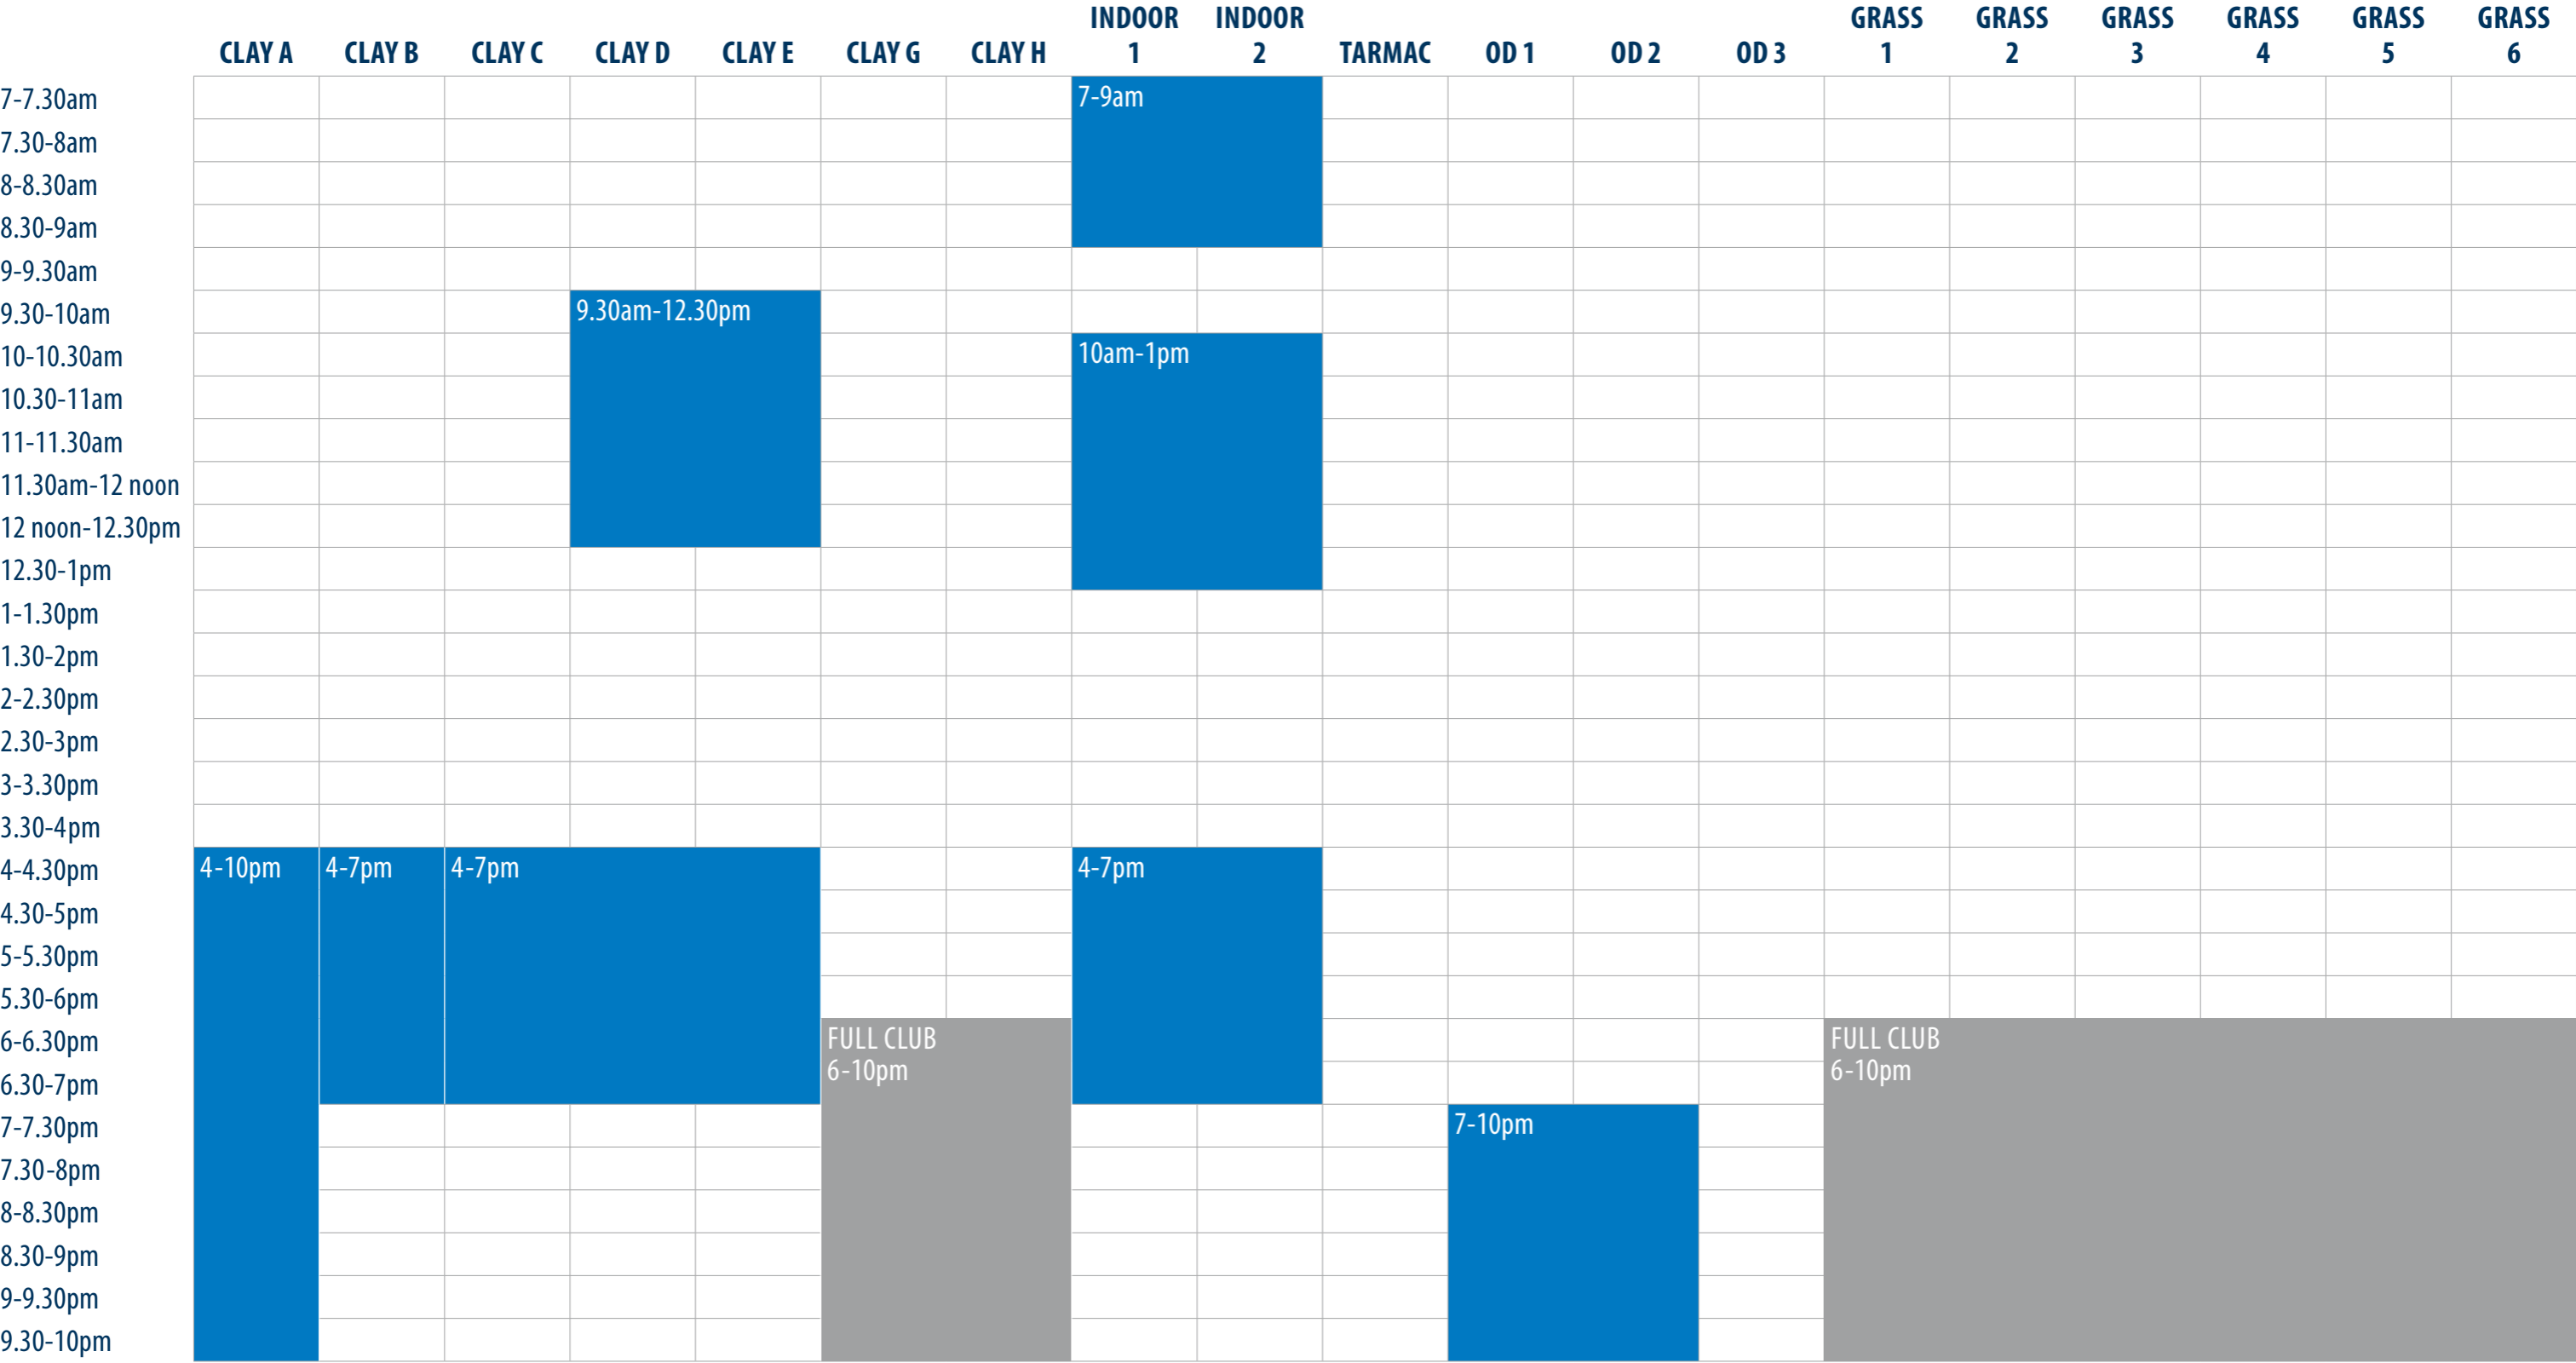

Tennis Court Allocation (Summer)

Monday

Competition Courts will be made available to members when competitions are not running

■ BLOCK BOOKINGS
 ■ CLUB SESSIONS
 ■ COMPETITIONS
 ■ TENNIS COACHING PROGRAMME
 ■ PAY & PLAY
 ■ TEAM TRAINING

Tennis Court Allocation (Summer)

Tuesday

Competition Courts will be made available to members when competitions are not running

■ BLOCK BOOKINGS
 ■ CLUB SESSIONS
 ■ COMPETITIONS
 ■ TENNIS COACHING PROGRAMME
 ■ PAY & PLAY
 ■ TEAM TRAINING

Tennis Court Allocation (Summer)

Wednesday

Competition Courts will be made available to members when competitions are not running

■ BLOCK BOOKINGS
 ■ CLUB SESSIONS
 ■ COMPETITIONS
 ■ TENNIS COACHING PROGRAMME
 ■ PAY & PLAY
 ■ TEAM TRAINING