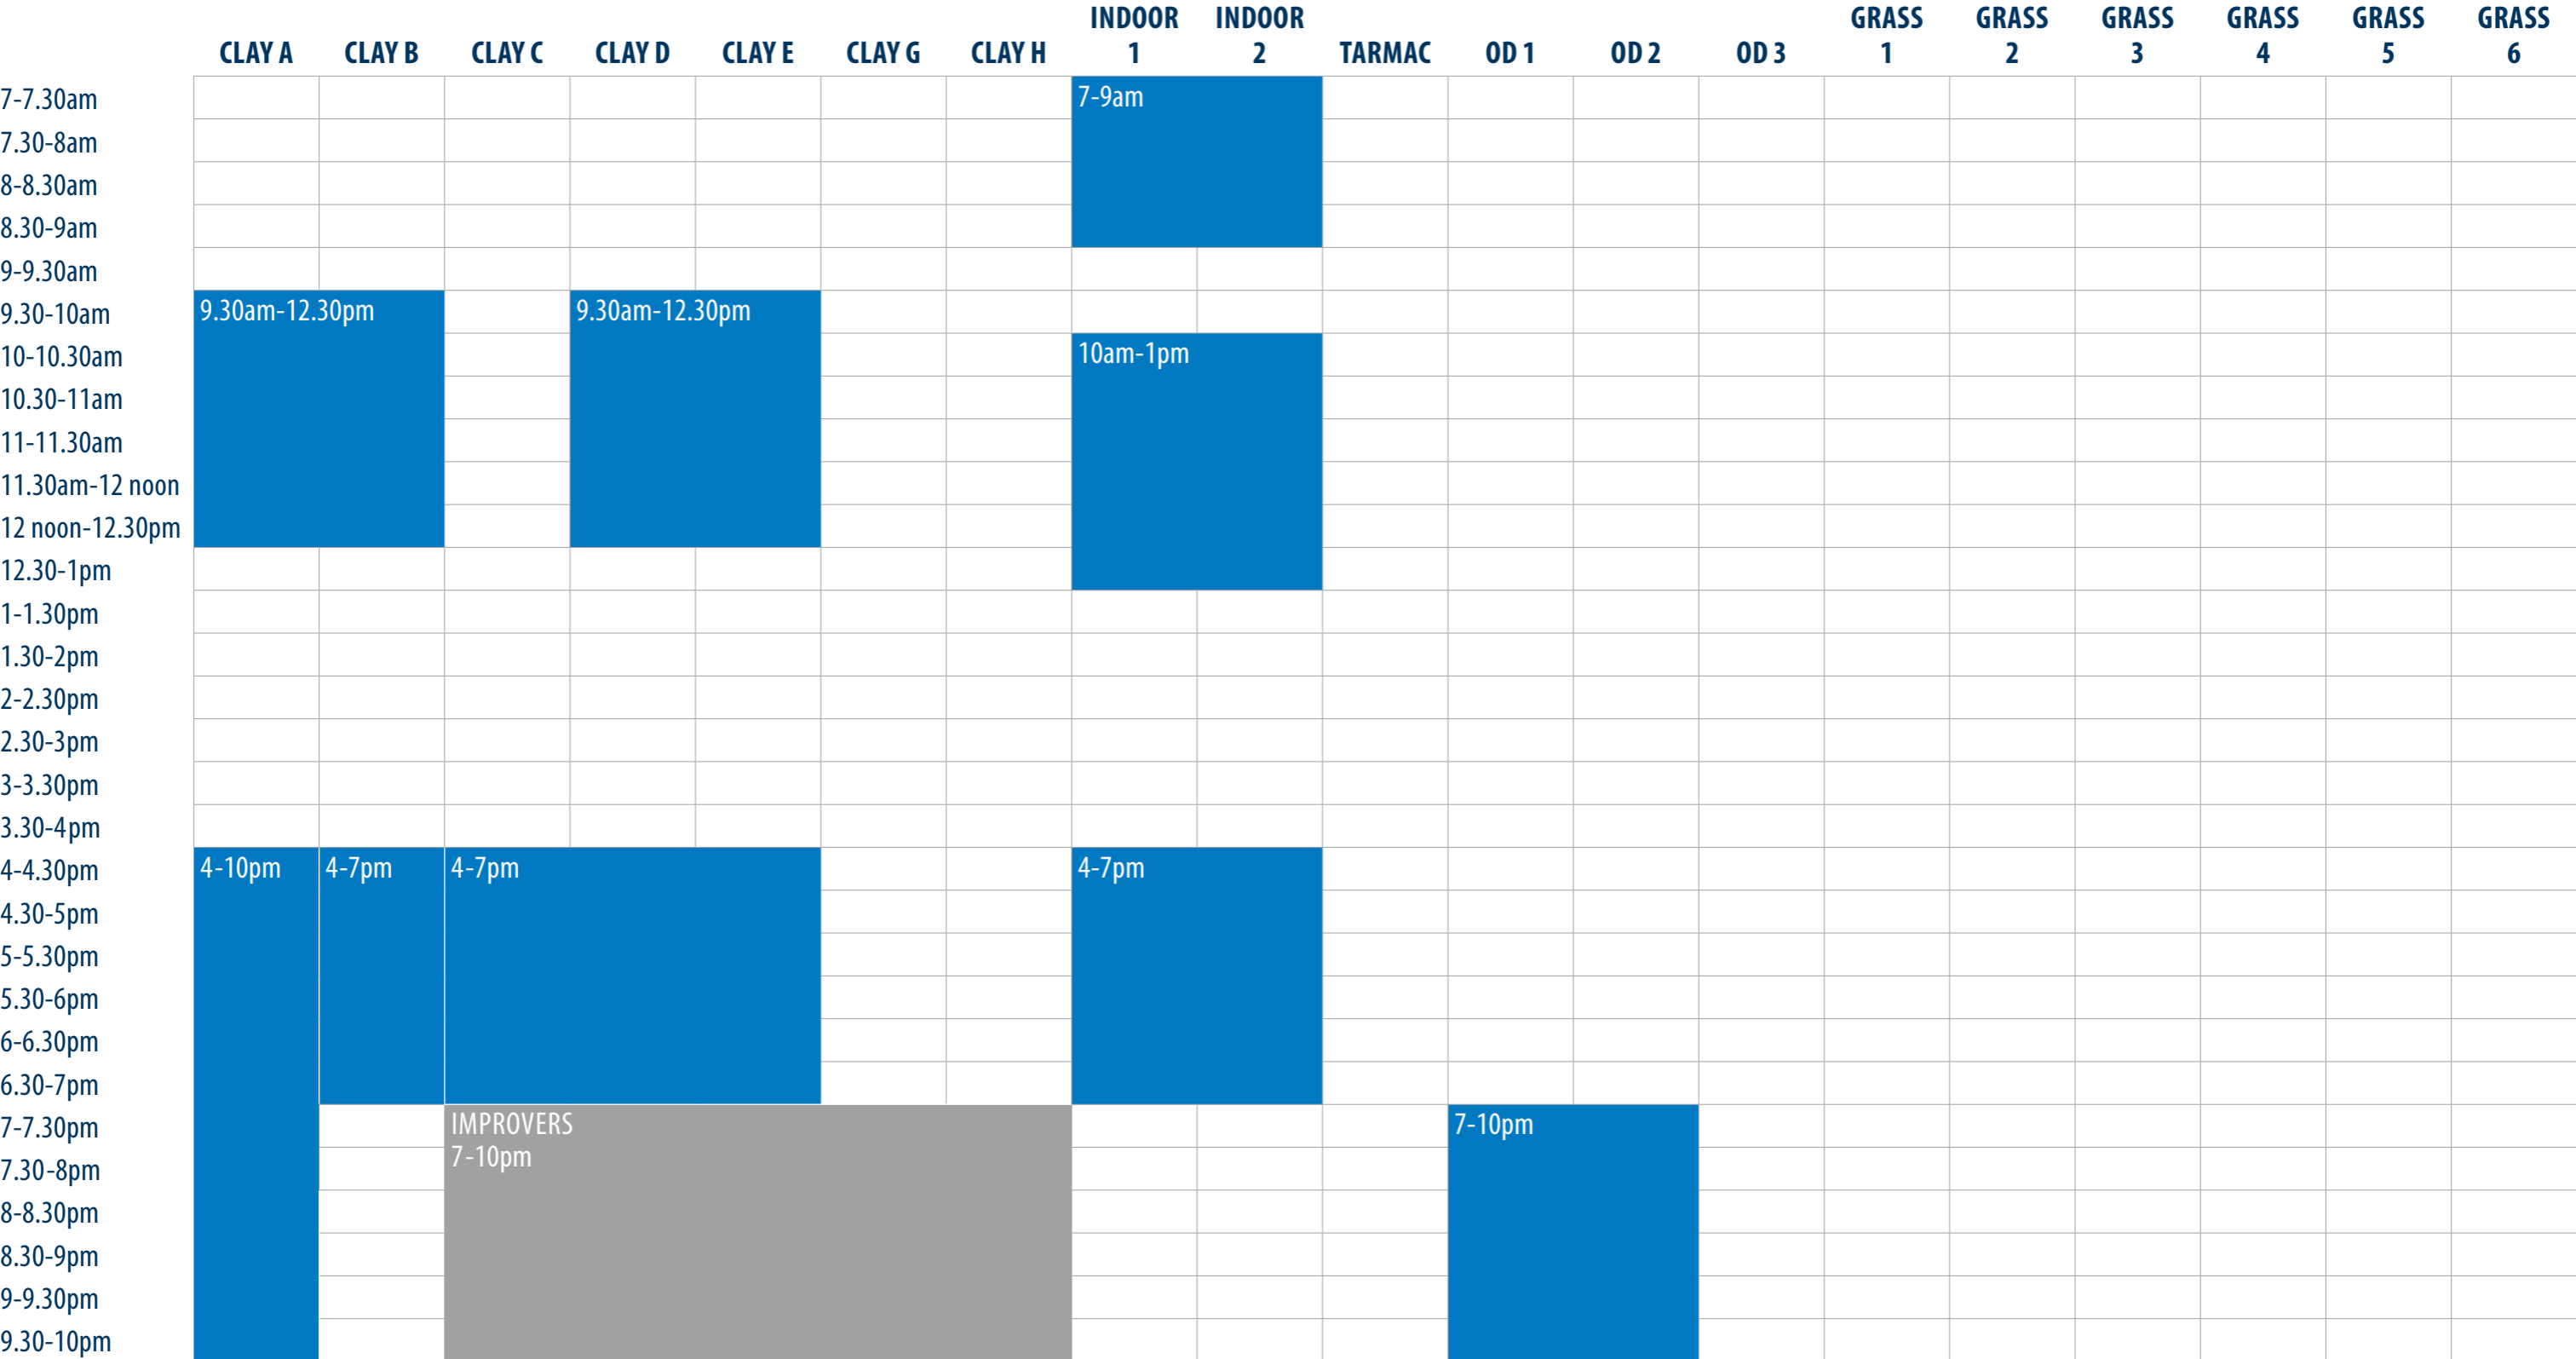

Tennis Court Allocation (Summer)

Wednesday

Competition Courts will be made available to members when competitions are not running

■ BLOCK BOOKINGS
 ■ CLUB SESSIONS
 ■ COMPETITIONS
 ■ TENNIS COACHING PROGRAMME
 ■ PAY & PLAY
 ■ TEAM TRAINING

Tennis Court Allocation (Summer)

Thursday

Competition Courts will be made available to members when competitions are not running

■ BLOCK BOOKINGS
 ■ CLUB SESSIONS
 ■ COMPETITIONS
 ■ TENNIS COACHING PROGRAMME
 ■ PAY & PLAY
 ■ TEAM TRAINING

Tennis Court Allocation (Summer)

Friday

Competition Courts will be made available to members when competitions are not running

■ BLOCK BOOKINGS
 ■ CLUB SESSIONS
 ■ COMPETITIONS
 ■ TENNIS COACHING PROGRAMME
 ■ PAY & PLAY
 ■ TEAM TRAINING