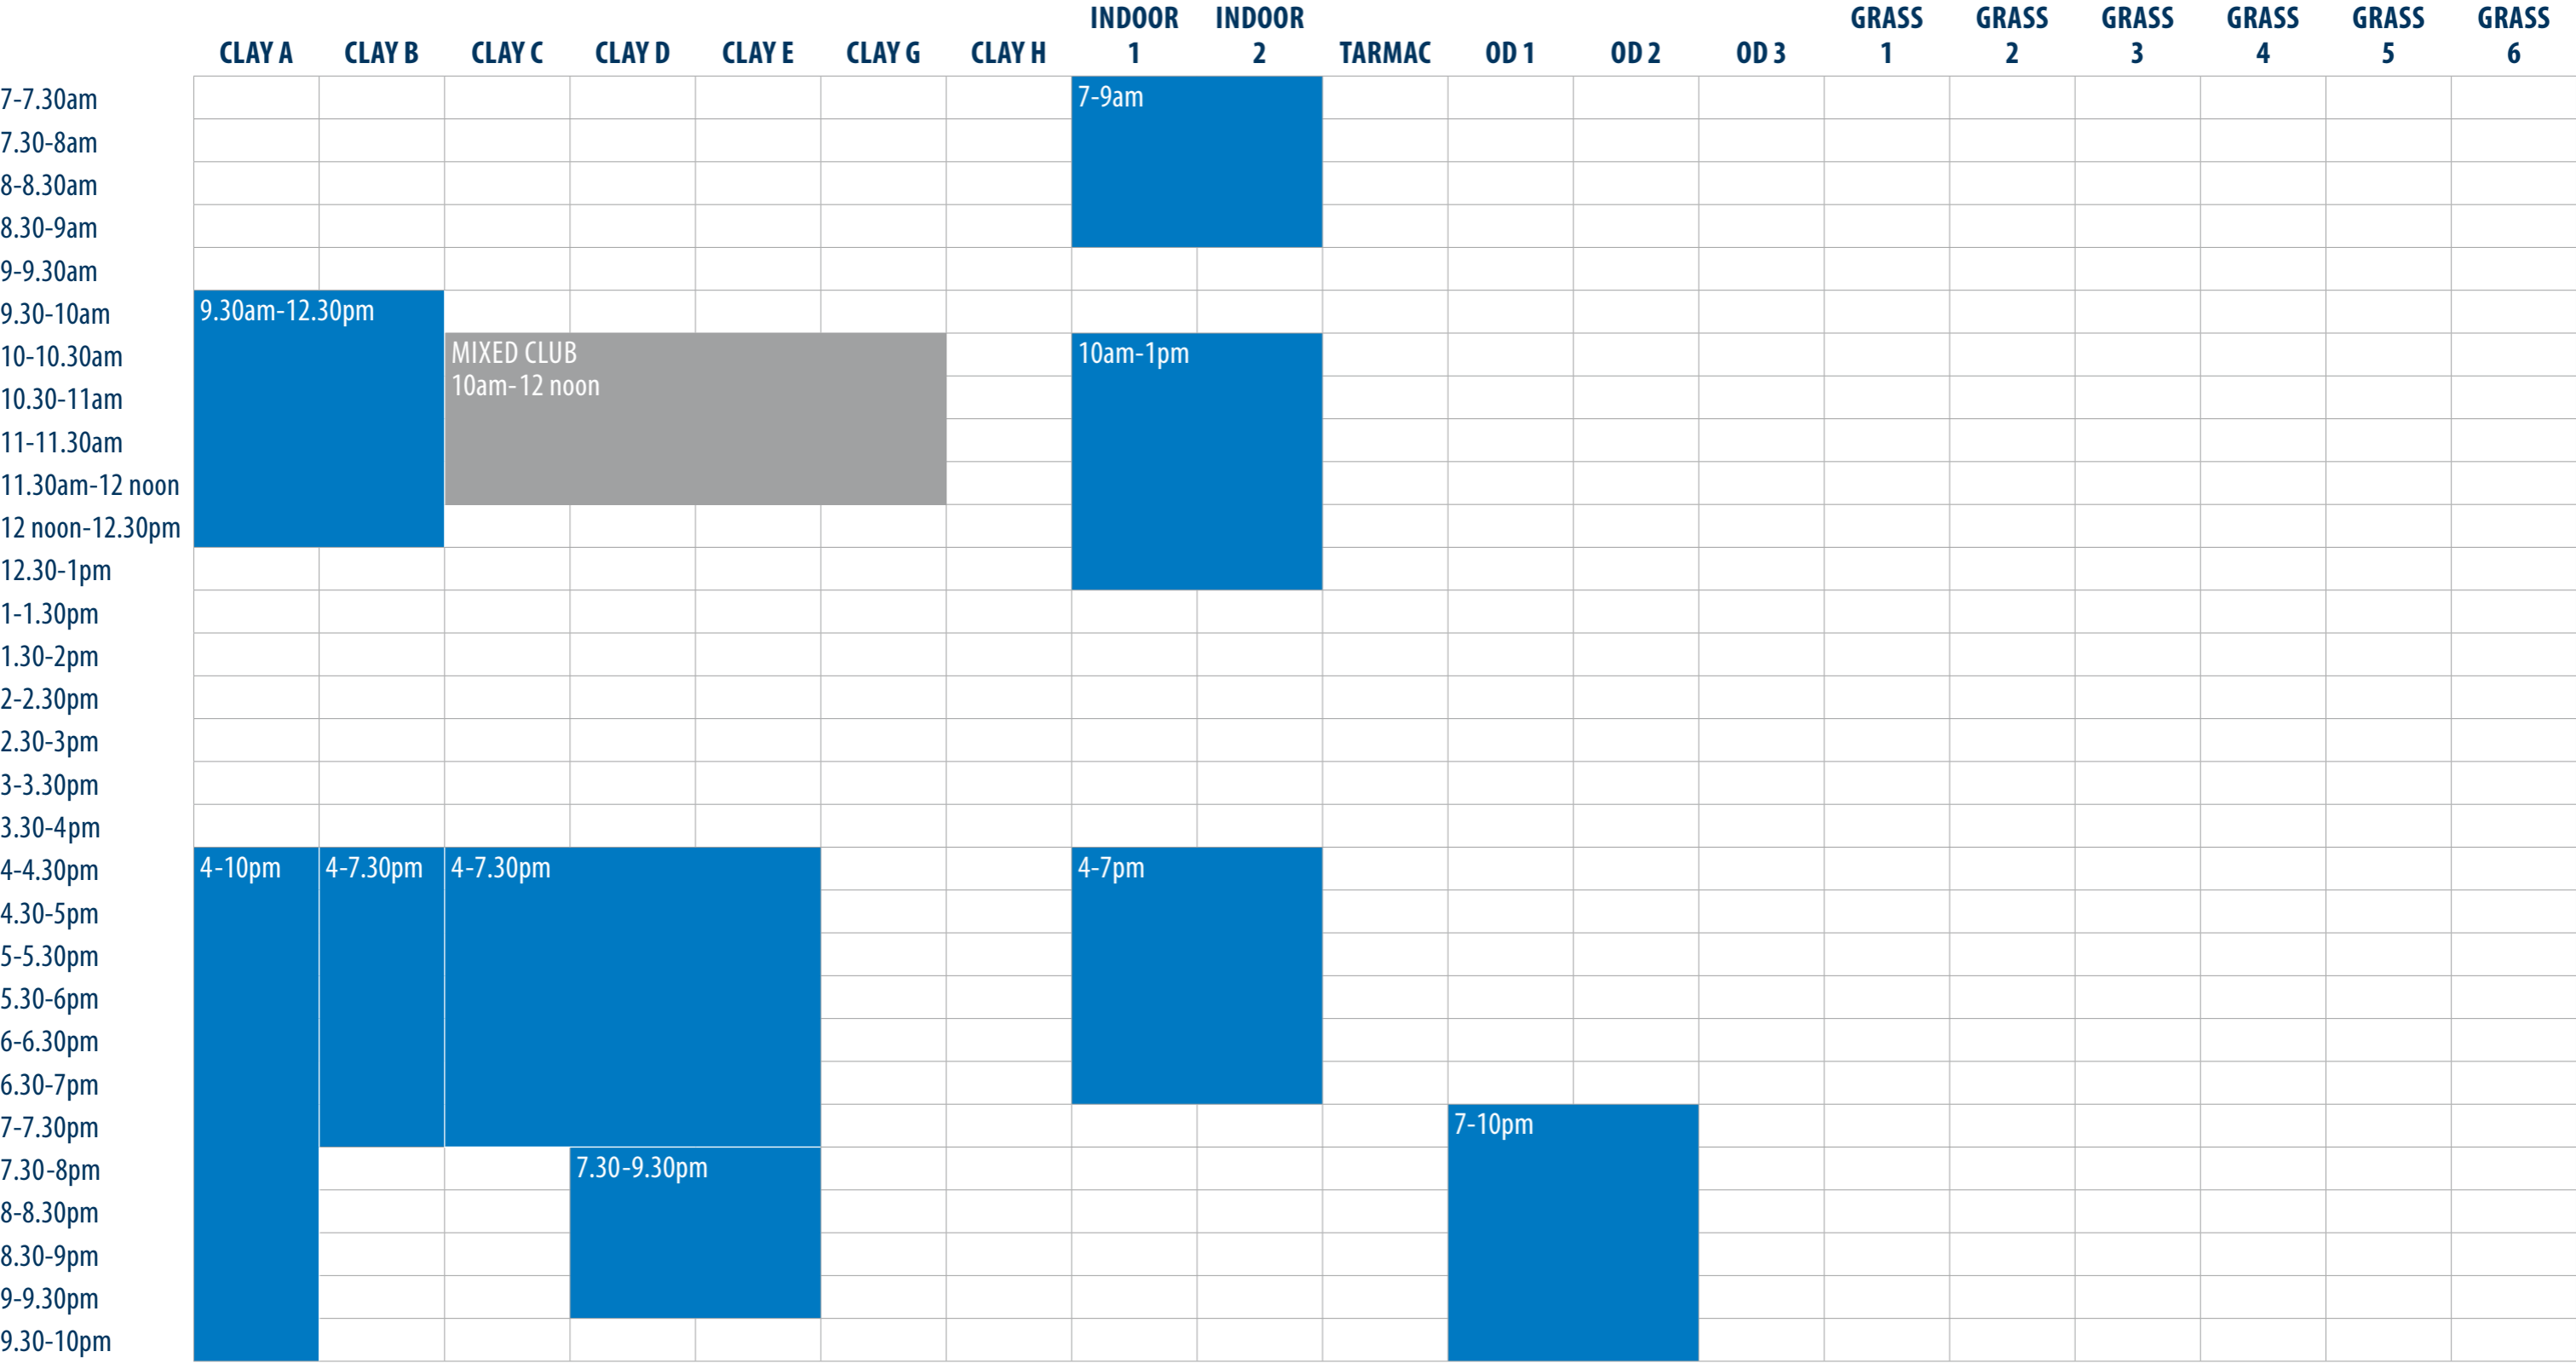

Tennis Court Allocation (Summer)

Tuesday

Competition Courts will be made available to members when competitions are not running

■ BLOCK BOOKINGS
 ■ CLUB SESSIONS
 ■ COMPETITIONS
 ■ TENNIS COACHING PROGRAMME
 ■ PAY & PLAY
 ■ TEAM TRAINING

Tennis Court Allocation (Summer)

Wednesday

Competition Courts will be made available to members when competitions are not running

■ BLOCK BOOKINGS
 ■ CLUB SESSIONS
 ■ COMPETITIONS
 ■ TENNIS COACHING PROGRAMME
 ■ PAY & PLAY
 ■ TEAM TRAINING

Tennis Court Allocation (Summer)

Thursday

Competition Courts will be made available to members when competitions are not running

■ BLOCK BOOKINGS
 ■ CLUB SESSIONS
 ■ COMPETITIONS
 ■ TENNIS COACHING PROGRAMME
 ■ PAY & PLAY
 ■ TEAM TRAINING