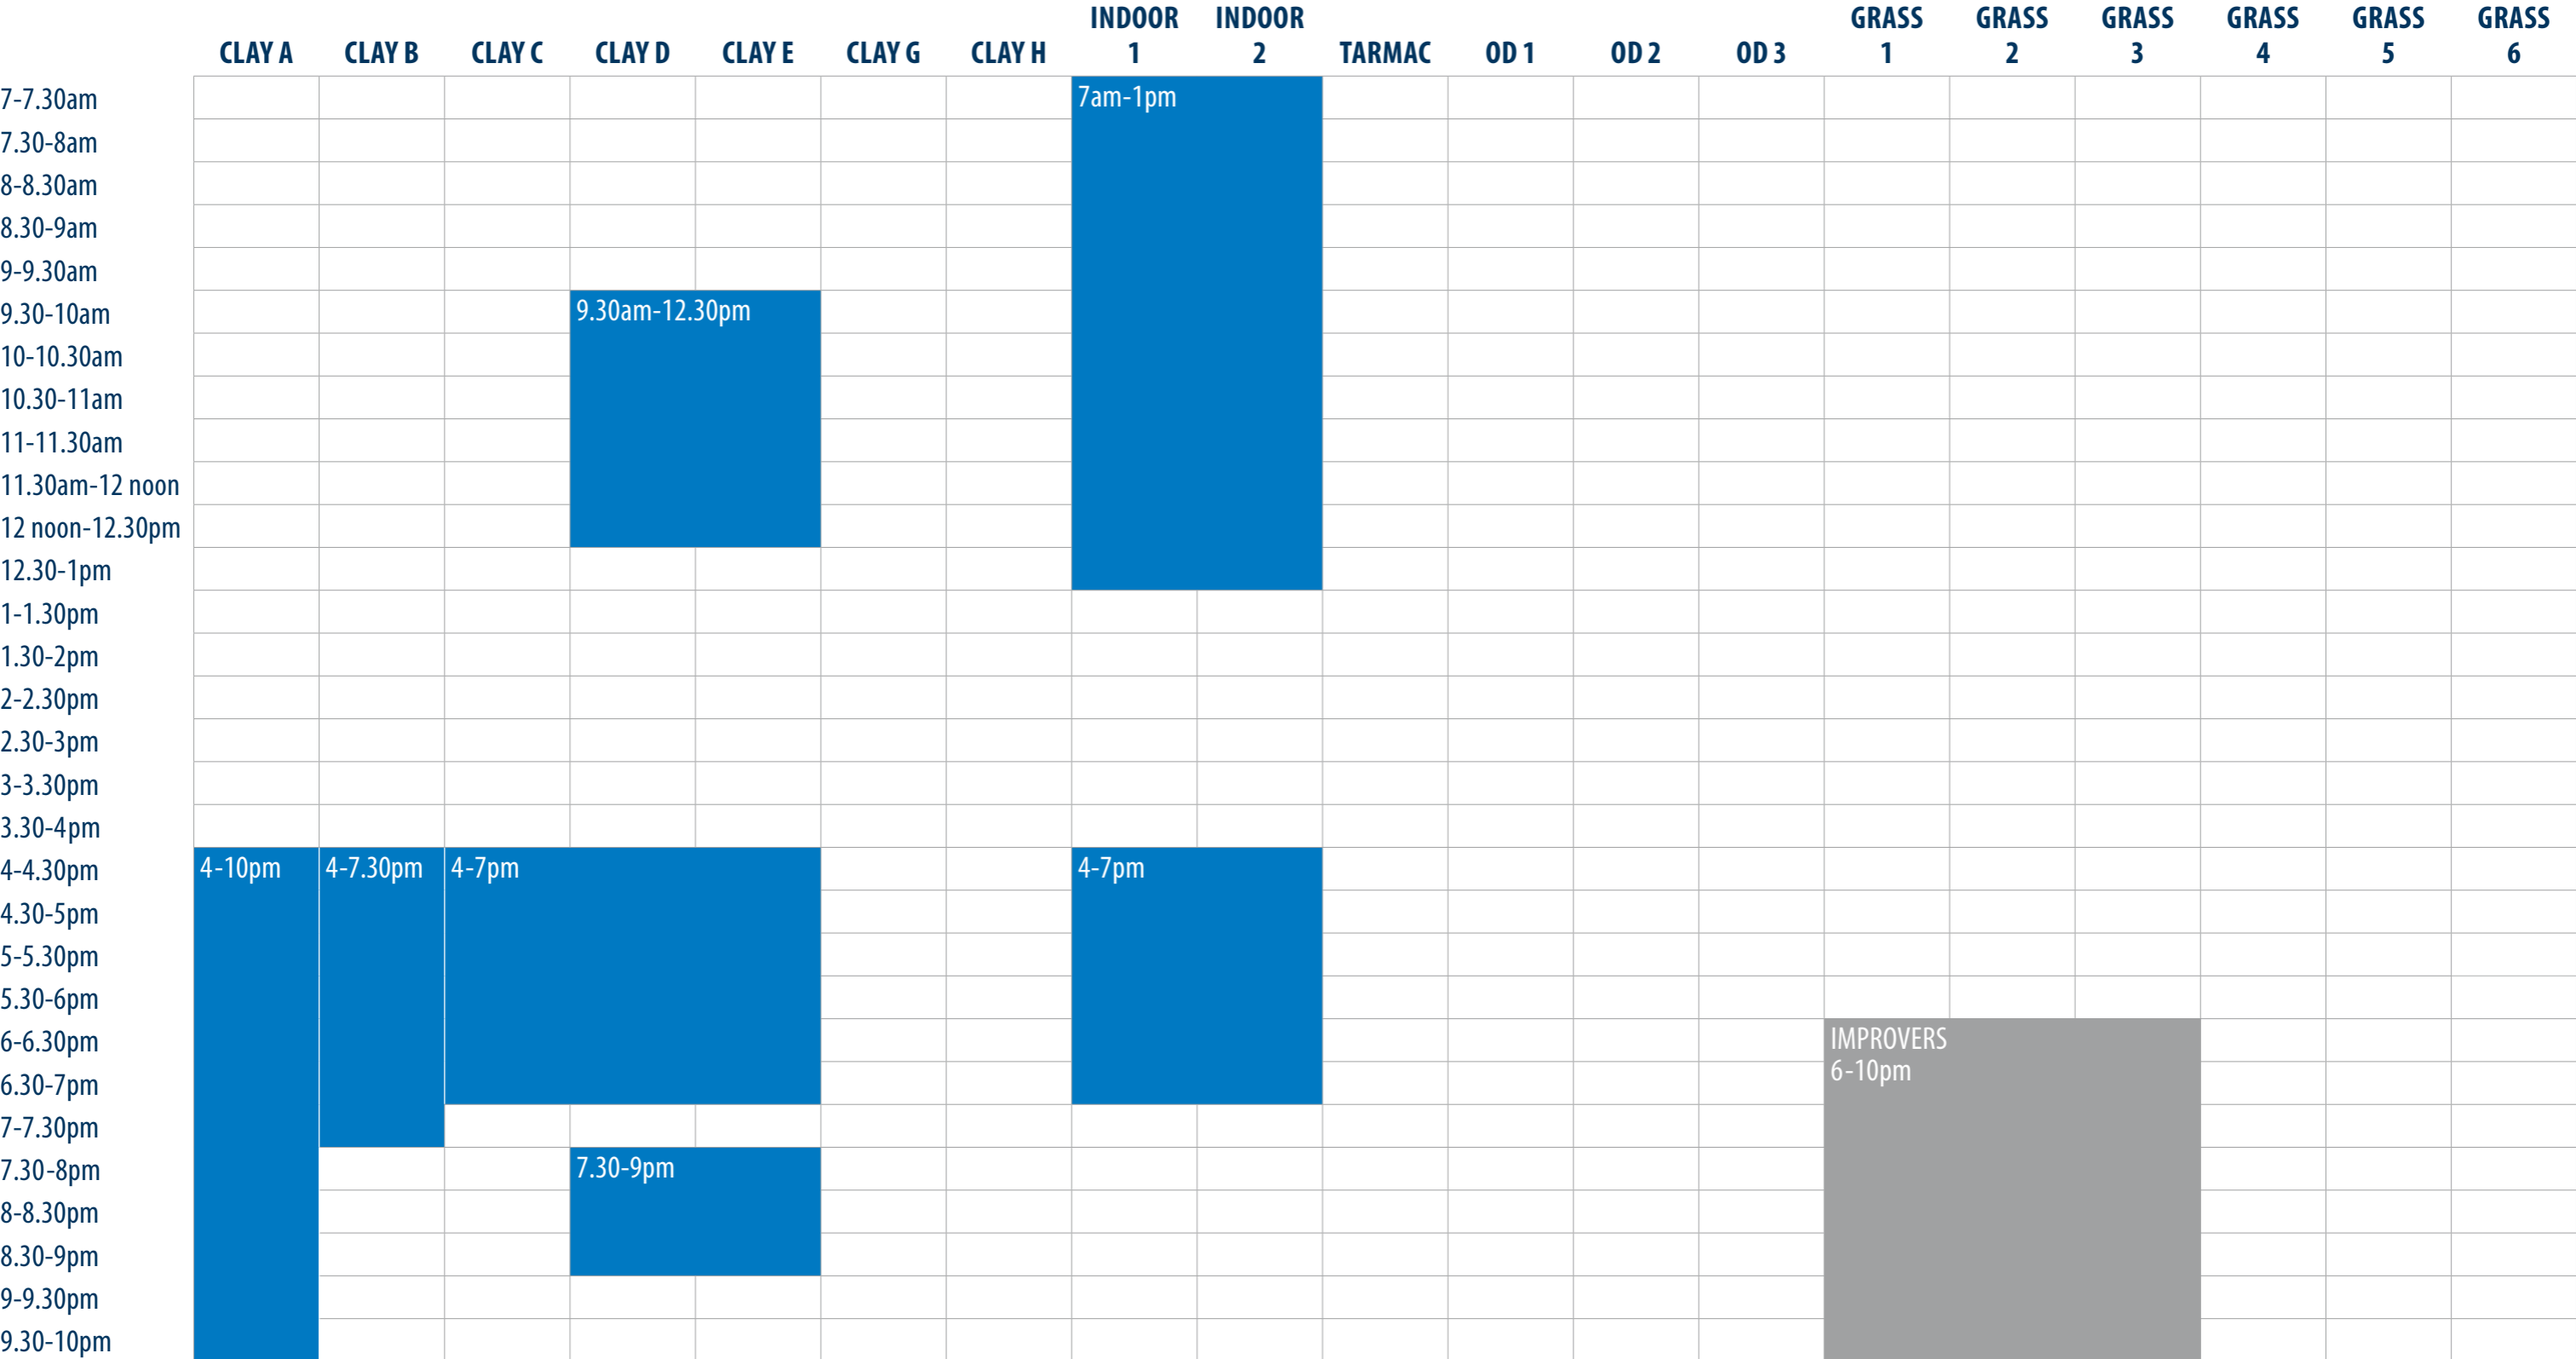

Tennis Court Allocation (Summer)

Monday

Competition Courts will be made available to members when competitions are not running

■ BLOCK BOOKINGS
 ■ CLUB SESSIONS
 ■ COMPETITIONS
 ■ TENNIS COACHING PROGRAMME
 ■ PAY & PLAY
 ■ TEAM TRAINING

Tennis Court Allocation (Summer)

Tuesday

Competition Courts will be made available to members when competitions are not running

■ BLOCK BOOKINGS
 ■ CLUB SESSIONS
 ■ COMPETITIONS
 ■ TENNIS COACHING PROGRAMME
 ■ PAY & PLAY
 ■ TEAM TRAINING

Tennis Court Allocation (Summer)

Wednesday

Competition Courts will be made available to members when competitions are not running

■ BLOCK BOOKINGS
 ■ CLUB SESSIONS
 ■ COMPETITIONS
 ■ TENNIS COACHING PROGRAMME
 ■ PAY & PLAY
 ■ TEAM TRAINING